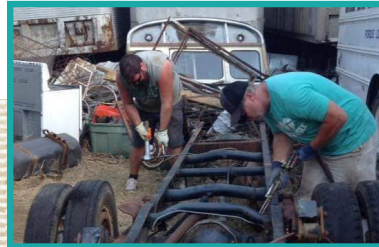

El Salvador

MARCH 18-25
2023

We would like to invite you to partner with us!

Since 2015, our team has traveled to King's Castle, in El Salvador, to provide resources and services to the poverty stricken community. Our next trip is scheduled for March 18-25, 2023. We invite you to join us! We will be serving people through meal packing and distribution, construction projects, medical services, and engaging with youth. We will also continue building a Family Resource Center that will help meet the needs of the local community.

If you are not able to travel with us, might you consider supporting us financially? Your support would provide funding for medical and construction supplies and accessible resources for the people who need it most in El Salvador. For generations, people in El Salvador will benefit from these services by developing long-lasting skills that can be shared with others in their community. No gift is too small!

Together we can transform communities!